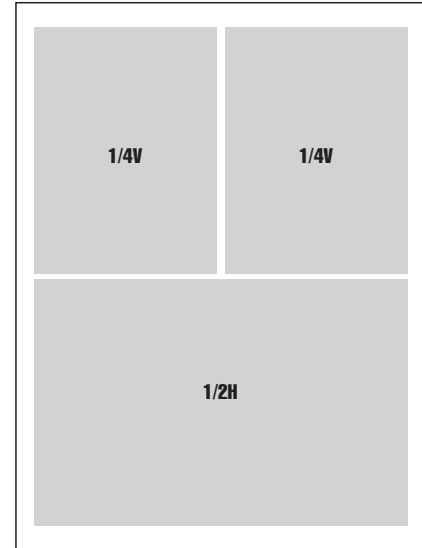

TOUR OF MANUFACTURING MAGAZINE

AD SIZE SPECIFICATIONS

Full Page No Bleed

7.5" x 10"

Full Page w/Bleed

Live Area 8.125" 10.625"

Doc Area 8.375" 10.875"

Bleed Area 8.625 x 11.125"

2/3V

4.95" x 7.5"

1/2H Page

7.5" x 4.95"

1/2V Page

3.6667 in" x 10"

1/4H

7.5" x 2.47"

1/4V

3.6667 in" x 4.95"

1/8H

3.6667 in" x 2.47"