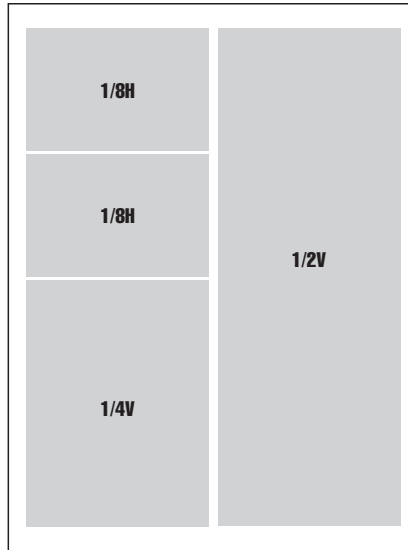

TOUR OF MANUFACTURING MAGAZINE

AD SIZE SPECIFICATIONS

Full Page No Bleed

7.5" x 10"

Full Page w/Bleed

Live Area 8.125" 10.625"

Doc Area 8.375" 10.875"

Bleed Area 8.625 x 11.125"

2/3V

4.95" x 7.5"

1/2H Page

7.5" x 4.95"

1/2V Page

3.6667 in" x 10"

1/4H

7.5" x 2.47"

1/4V

3.6667 in" x 4.95"

1/8H

3.6667 in" x 2.47"