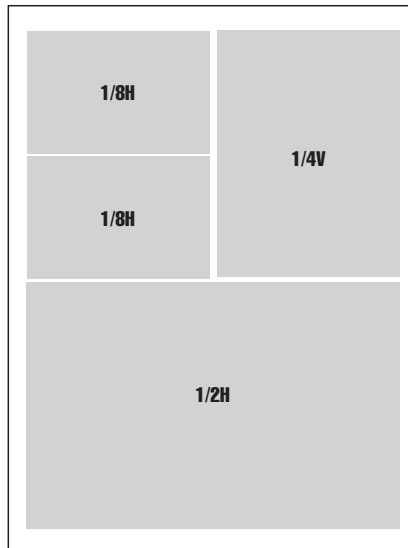

TOUR OF MANUFACTURING MAGAZINE

AD SIZE SPECIFICATIONS

Full Page No Bleed

7.5" x 10"

Full Page w/Bleed

Live Area 8.125" 10.625"

Doc Area 8.375" 10.875"

Bleed Area 8.625 x 11.125"

2/3V

4.95" x 7.5"

1/2H Page

7.5" x 4.95"

1/2V Page

3.6667 in" x 10"

1/4H

7.5" x 2.47"

1/4V

3.6667 in" x 4.95"

1/8H

3.6667 in" x 2.47"