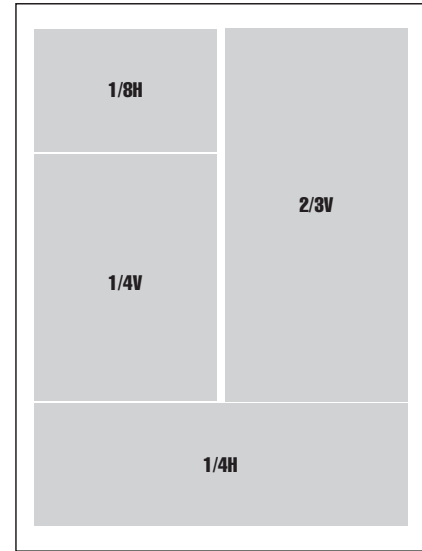

TOUR OF MANUFACTURING MAGAZINE

AD SIZE SPECIFICATIONS

Full Page No Bleed

7.5" x 10"

Full Page w/Bleed

Live Area 8.125" 10.625"

Doc Area 8.375" 10.875"

Bleed Area 8.625 x 11.125"

2/3V

4.95" x 7.5"

1/2H Page

7.5" x 4.95"

1/2V Page

3.6667 in" x 10"

1/4H

7.5" x 2.47"

1/4V

3.6667 in" x 4.95"

1/8H

3.6667 in" x 2.47"