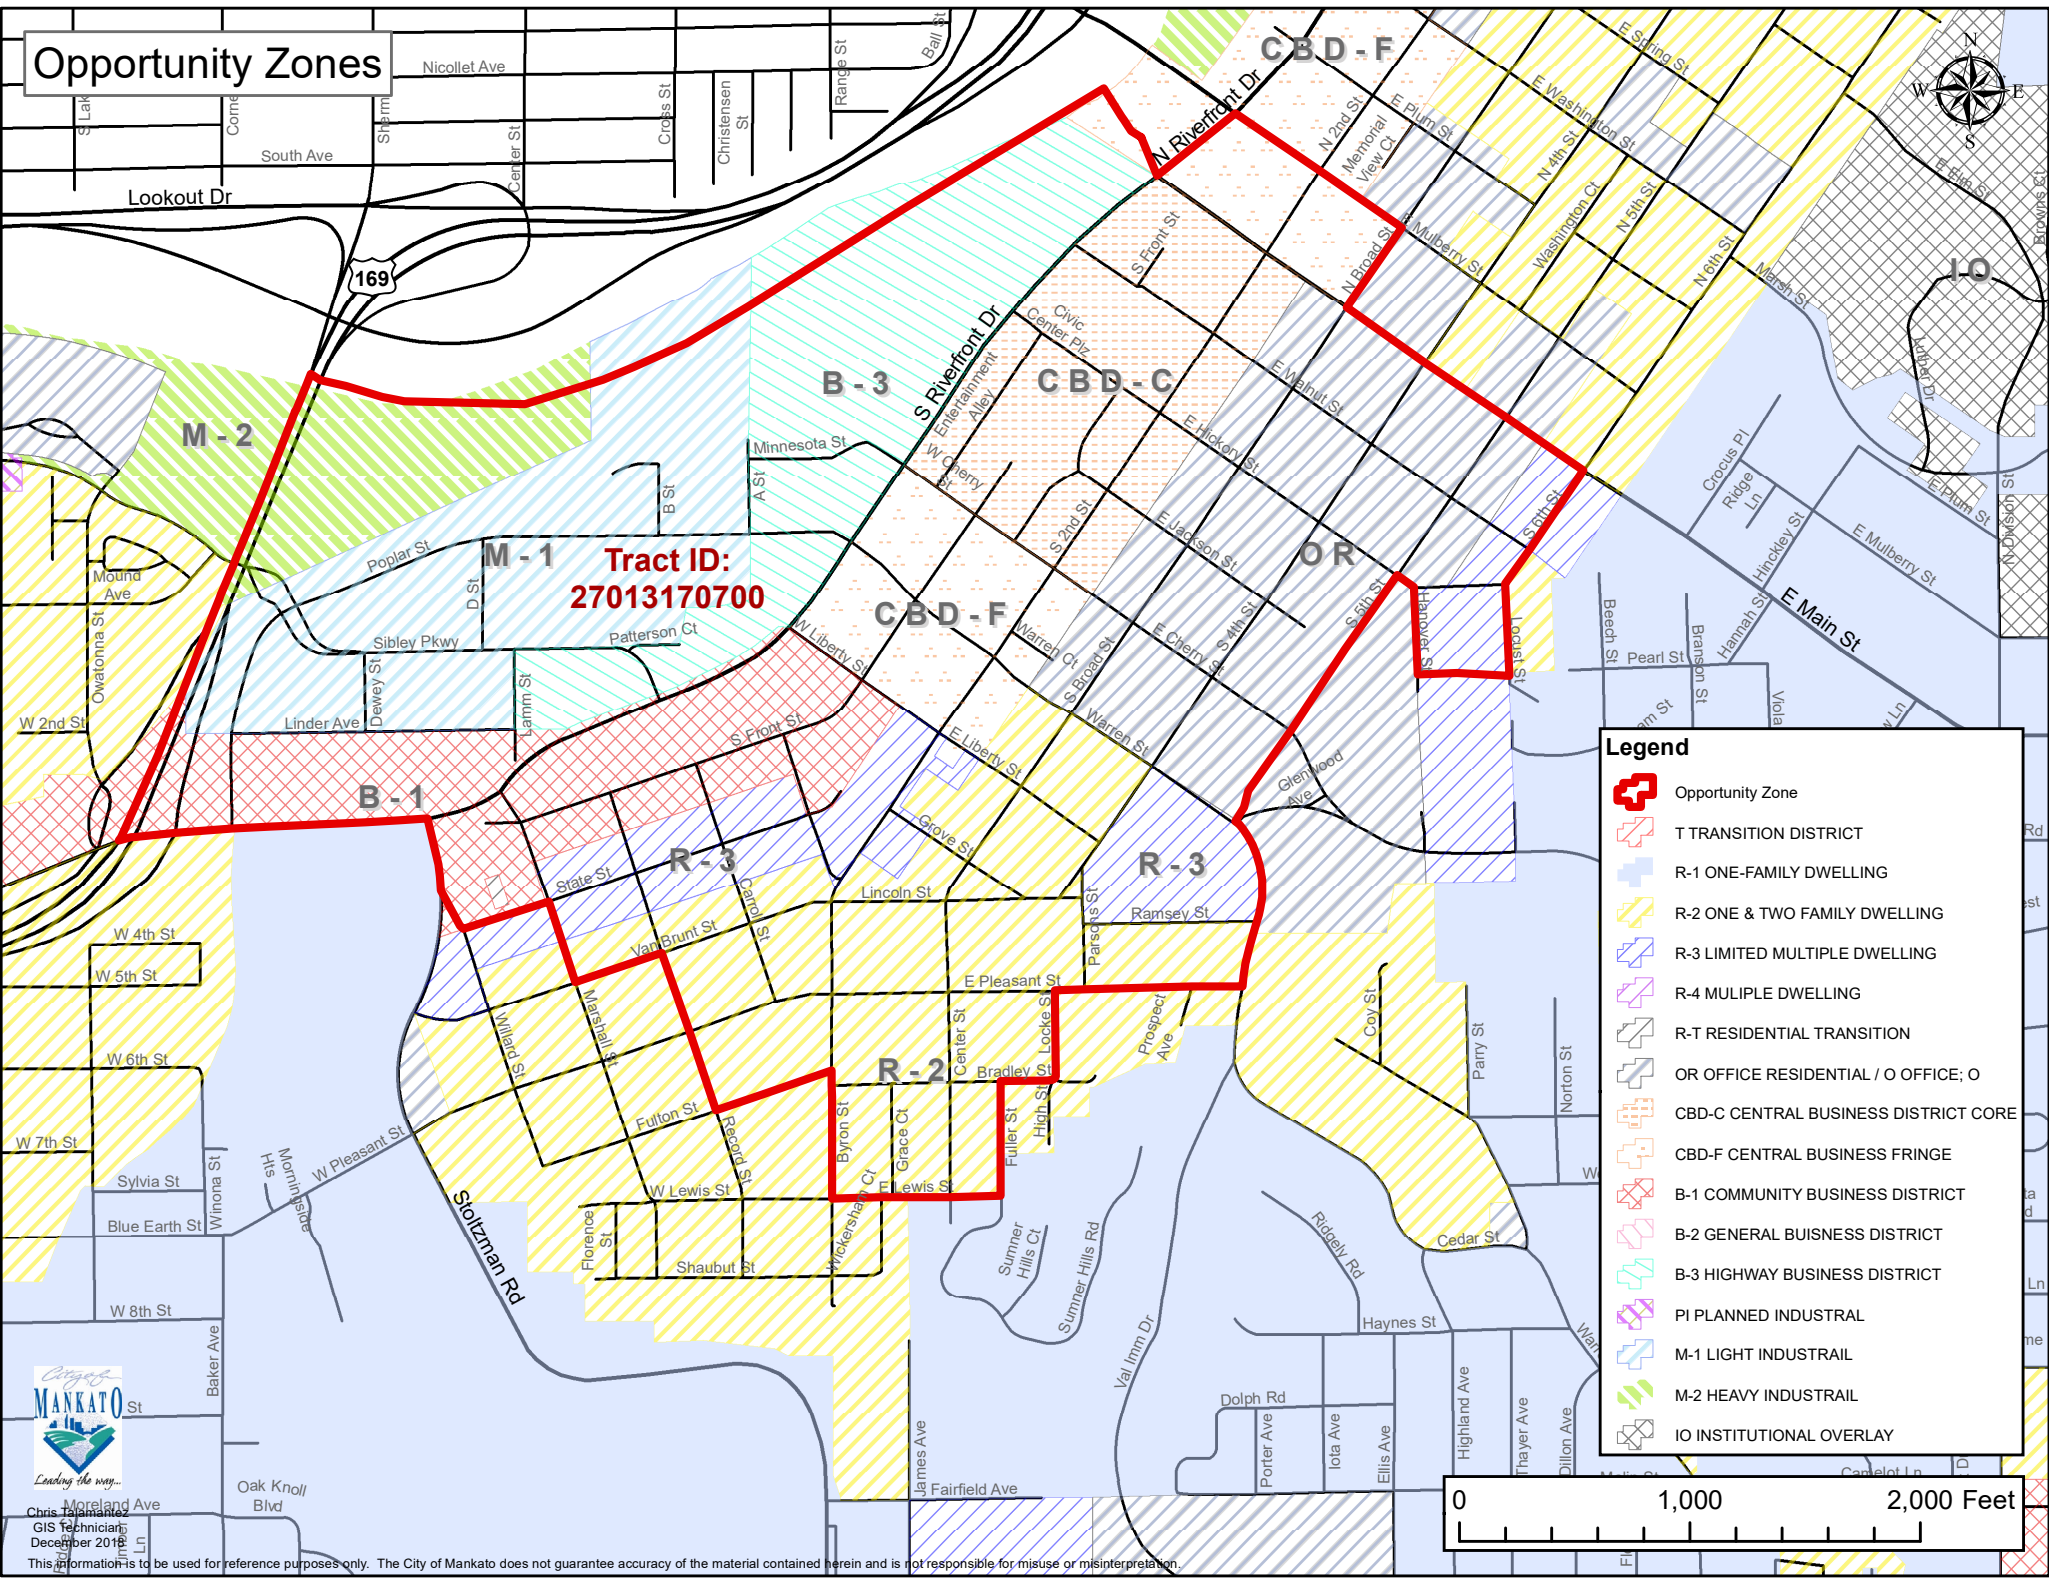

Opportunity Zones

**Tract ID:
2701317070**

Legend

- Opportunity Zone
- T TRANSITION DISTRICT
- R-1 ONE-FAMILY DWELLING
- R-2 ONE & TWO FAMILY DWELLING
- R-3 LIMITED MULTIPLE DWELLING
- R-4 MULTIPLE DWELLING
- R-T RESIDENTIAL TRANSITION
- OR OFFICE RESIDENTIAL / O OFFICE; O
- CBD-C CENTRAL BUSINESS DISTRICT CORE
- CBD-F CENTRAL BUSINESS FRINGE
- B-1 COMMUNITY BUSINESS DISTRICT
- B-2 GENERAL BUSINESS DISTRICT
- B-3 HIGHWAY BUSINESS DISTRICT
- PI PLANNED INDUSTRIAL
- M-1 LIGHT INDUSTRIAL
- M-2 HEAVY INDUSTRIAL
- IO INSTITUTIONAL OVERLAY