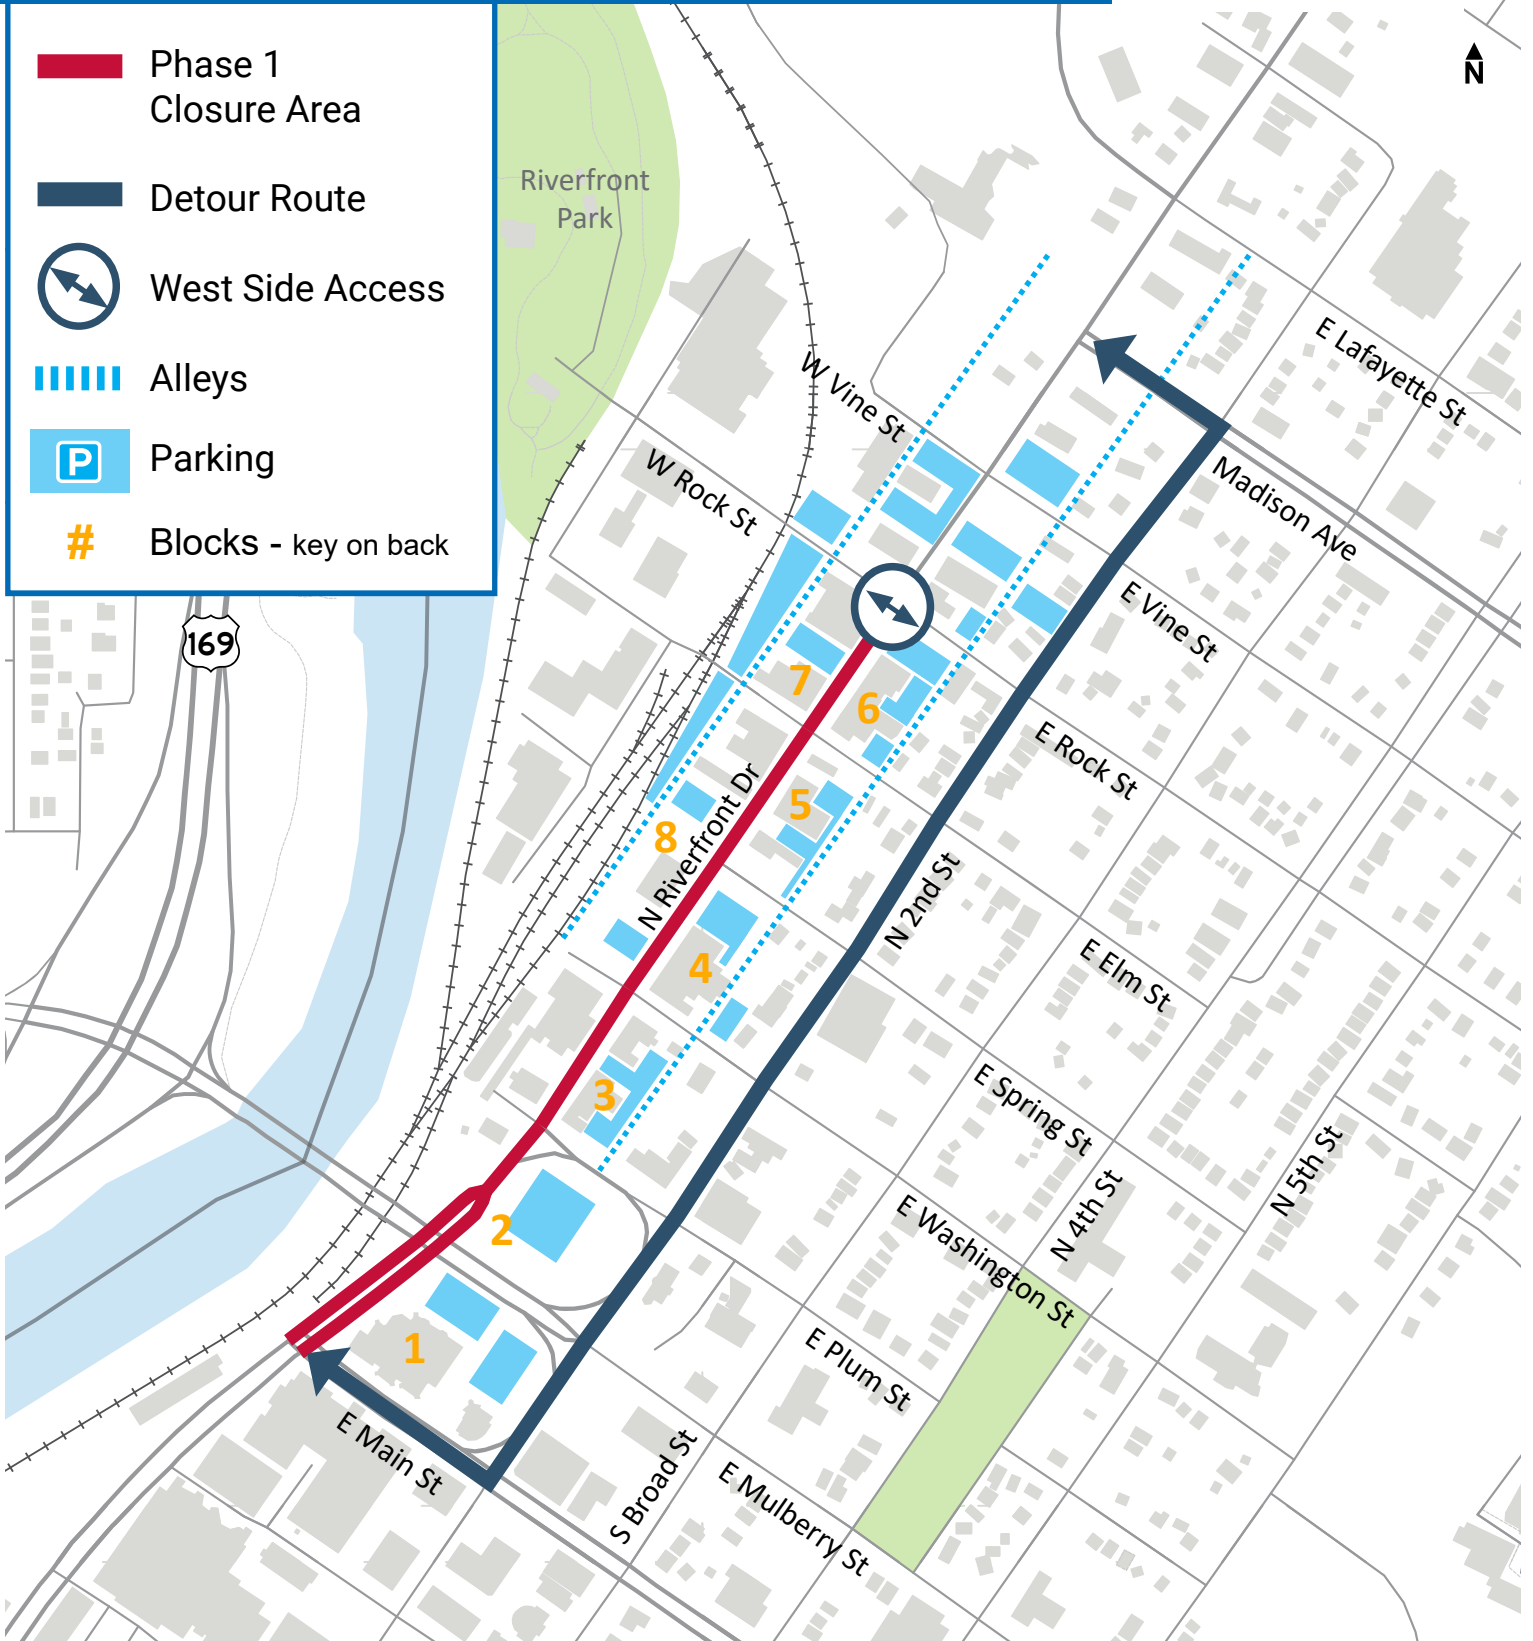

RIVERFRONT DRIVE RECONSTRUCTION

Phase 1 Map

Mid-May to July 2024

- Phase 1 Closure Area
- Detour Route
- West Side Access
- Alleys
- P Parking
- # Blocks - key on back

Old Town Businesses

(Blocks labeled on map.)

East Side of Riverfront Dr.

Block 1 | *E Main St. to E Mulberry St.*

Blue Earth County Library

Block 2 | *E Mulberry St. to E Plum St.*

Arch + Cable

Block 3 | *E Plum St. to E Washington St.*

The Wine Cafe

Cactus Tattoo & Body Piercing

Block 5 | *E Spring St. to E Elm St.*

CARE Counseling

Hi-Tech Clouds Vape Shop

Wooden Spoon

Pippi Lane Boutique

Whimsy & Weathered

River City Quilts

Block 6 | *E Elm St. to E Rock St.*

West Side of Riverfront Dr.

Block 7 | *W Rock St. to W Elm St.*

Urban Escape Salon

Superior School of Driving

Lakota Made

Tune Town

Block 8 | *W Elm St. to W Washington St.*

MN Iron & Metal